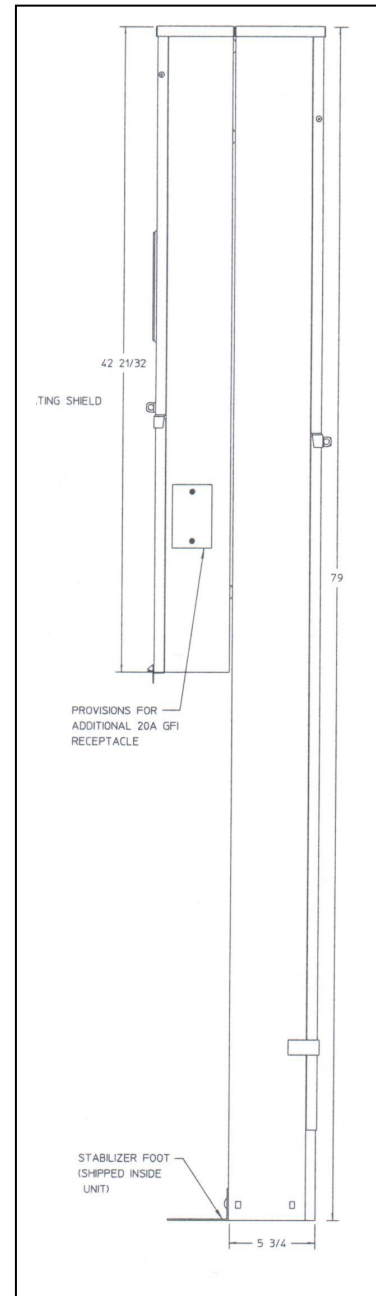

The DURHAM Company

Committed to Quality and Continuous Improvement

\$1,600 installed

320 Amp Meter Pedestal With Temporary Service

Catalog # 1010141

- Socket Breaker 320 Amps
- 1 Phase, 3 Wire. 120/240 V.A.C.
- (2) 200 Amp 2 Pole Bolt-In Breakers (1) 20 Amp Plug-In
- Provisions for (3) Additional Plug-In Breakers
- Acceptable Plug-in Breakers
Square D: Homeline - GE: Q Line - Cutler Hammer:
Quicklag P or BR - Siemens: OP
- 20 Amp GFI Receptacle