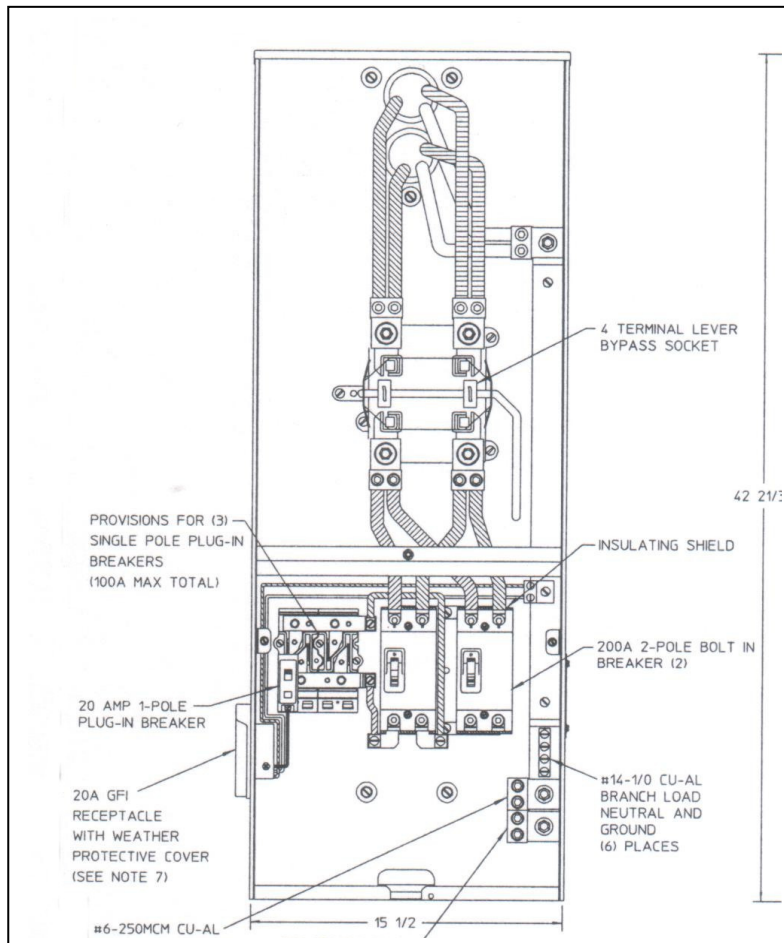

The DURHAM Company

Committed to Quality and Continuous Improvement

\$1,600 installed

320 Amp Meter Pedestal With Temporary Service

Catalog # 1010141

- Socket Breaker 320 Amps
- 1 Phase, 3 Wire. 120/240 V.A.C.
- (2) 200 Amp 2 Pole Bolt-In Breakers (1) 20 Amp Plug-In
- Provisions for (3) Additional Plug-In Breakers
- Acceptable Plug-in Breakers
Square D: Homeline - GE: Q Line - Cutler Hammer:
Quicklag P or BR - Siemens: OP
- 20 Amp GFI Receptacle